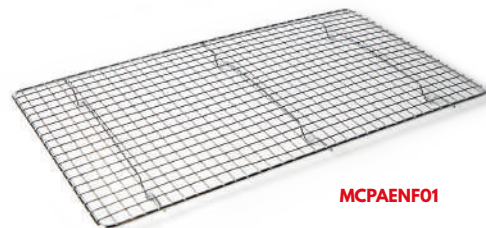

ALUMINIUM ZINC SHEET PAN

ID	DESCRIPTION
MCPZA4565	SHEET PAN 18" X 26", ALUMINIUM ZINC
MCPZA4565CAL24	SHEET PAN 18" X 26", ALUMINIUM ZINC GAUGE 24

PAN GRATES

ID	DESCRIPTION
MCPAENF01	PAN GRATE, FULL SIZE
MCPAENF02	PAN GRATE, MEDIUM SIZE 8" X 10"
MCPAENF03	PAN GRATE, THIRD SIZE 5" X 10.5"
MCPAENF04	PAN GRATE 12" X 16.5"

MCPAENF01

SHEET PAN RACK

ID	DESCRIPTION
MCPALCAR10	SHEET PAN RACKS WITH BRAKES (CAP. 10 PANS)
MCPALCARF10	COVER FOR SHEET PAN RACKS (CAP. 10 PANS)
MCPALCAR20	SHEET PAN RACKS WITH BRAKES (CAP. 20 PANS)
MCPALCARF20	COVER FOR SHEET PAN RACK (CAP. 20 PANS) (29" X 24" X 51")