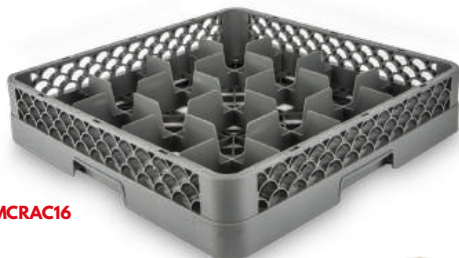

MCRAC16

RACKS WITH COMPARTMENTS

ID	DESCRIPTION
MCRACPL64	RACK FOR DISHES 20" X 20" (64 COMPARTMENTS)
MCRACCU	SILVERWARE RACK 20" X 20"
MCRACCUG	HEAVY SILVERWARE RACK 20" X 20"
MCRAC16	GLASS RACK 20" X 20" X 4" (16 COMPARTMENTS)
MCRAC16EXT	EXTENSION FOR RACK OF 16 COMPARTMENTS
MCRAC25	GLASS RACK 20" X 20" X 4" (25 COMPARTMENTS)
MCRAC25EXT	EXTENSION FOR RACK OF 25 COMPARTMENTS
MCRAC36	GLASS RACK 20" X 20" X 4" (36 COMPARTMENTS)
MCRAC36EXT	EXTENSION FOR RACK OF 36 COMPARTMENTS
MCRAC49	GLASS RACK 20" X 20" X 4" (49 COMPARTMENTS)
MCRAC49EXT	EXTENSION FOR RACK OF 49 COMPARTMENTS
MCRAC64	GLASS RACK 20" X 20" X 4" (64 COMPARTMENTS)

TOTE BOX

ID	DESCRIPTION
MCC52612	TOTE BOX 20" X 15" X 5", GREY
MCC52661	TOTE BOX 20" X 15" X 7", GREY
MCC52661N	TOTE BOX 20" X 15" X 7", BLACK

SERVICE CART

ID	DESCRIPTION
MCC95004	SERVICE CART 3 SHELVES (GREY) 33 1/4" X 17" X 37 1/2"
MCC95005	SERVICE CART 3 SHELVES (GREY) 40" X 17" X 37 1/2"
MCC95006	CART GARBAGE BOX
MCC95007	CART DISH RACK BOX
MCRACCAR	RACK CART TRANSPORTER 21" X 21" X 7.5"
MCRACCAR2	RACK CART TRANSPORTER WITH HANDLE 21" X 21" X 7.5"